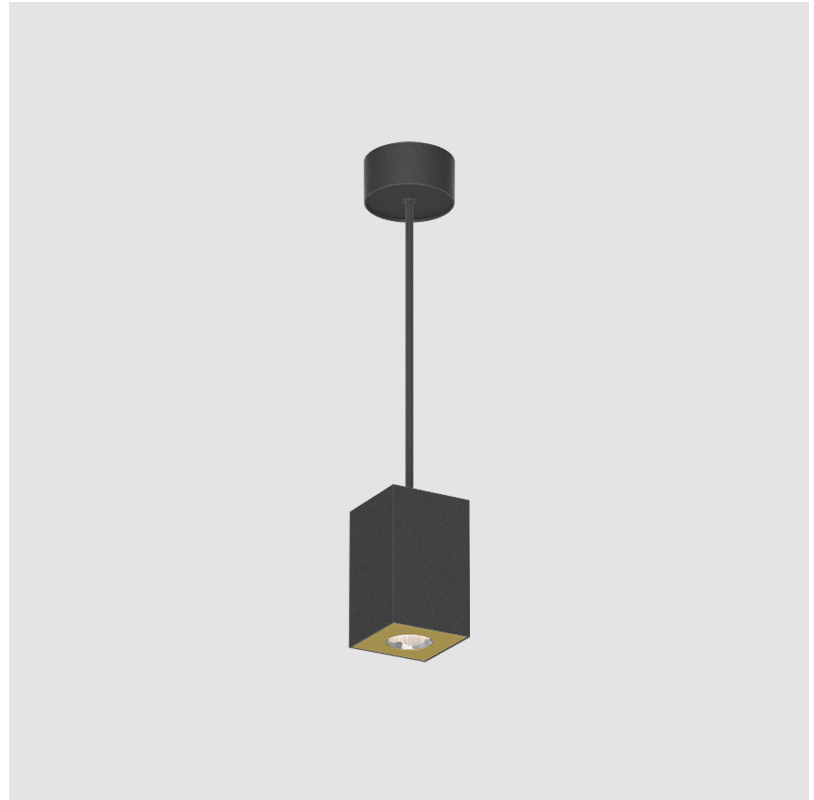

GENERAL

Series: Oiko Pro Square
Partner: Prolicht
Division: Architectural
Installation: Suspension
Product Type: Pendant
Mounting Location: Ceiling
Light Distribution: Direct

PHYSICAL

Shape: Square
Length (mm): 75
Length (in): 2 ¹⁵/₁₆
Width (mm): 75
Width (in): 2 ¹⁵/₁₆
Height (mm): 125
Height (in): 4 ⁷/₁₆
Weight (kg): 0.769

Fixture Finish: SSR / BKV / CWI / CRY / HAB / UFT / ITA / RUA / FTG / MYG / LOD / PUS / FRO / FUP / KIA / POP / BLS / SPG / MEY / GOH / CHC / COM / ABZ / JAG / OBR / MOS / ROR

Fixture Material: Metal
Cable Details: 2000mm / 6000mm Cable - Options : Transparent, Black, White, Red, Orange

ELECTRICAL

Lamp Type: LED (Zhaga Standard)
Input Wattage (W): 12.9
Dimming: Tri-Mode (Non-Dimming and Phase Dimming (120Vac only) and 0-10V Dimming)
Driver Included: No
Driver Location: Remote
Driver Type: Constant Current - Universal
Driver Class: Class 2
Input Voltage (V): 120 - 277
Constant Current (MA): 350

LED

Color Temperature (°K): 2700 / 3000 / 3500 / 4000
Max. Delivered Lumen (lm): 1218 / 1214 / 1272 / 1283
Nominal Lumen (lm): 1473 / 1468 / 1538 / 1552
CRI: >90 CRI
Lamp Life (hrs): 50000

OPTICAL

Reflector°: 34
Adjustability: Fixed

RATINGS AND CERTIFICATIONS

Certified By: Certified for North American Standards
IP rating: IP20