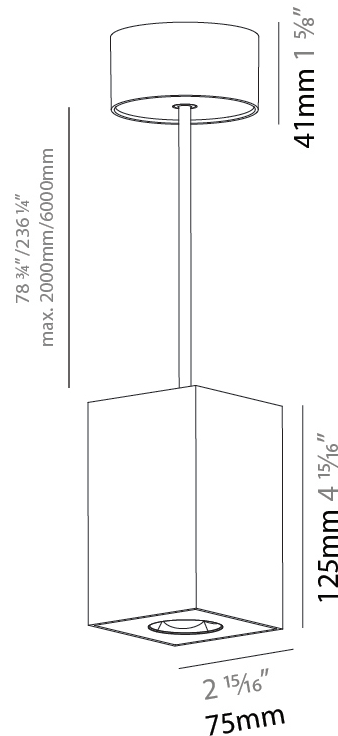

GENERAL

Series: Oiko Pro Square
Partner: Prolicht
Division: Architectural
Installation: Suspension
Product Type: Pendant
Mounting Location: Ceiling
Light Distribution: Direct

PHYSICAL

Shape: Cylinder
Length (mm): 75
Length (in): 2 ¹⁵/₁₆
Width (mm): 75
Width (in): 2 ¹⁵/₁₆
Height (mm): 125
Height (in): 4 ¹⁵/₁₆
Weight (kg): 0.769

Fixture Finish: SSR / BKV / CWI / CRY / HAB / UFT / ITA / RUA / FTG / MYG / LOD / PUS / FRO / FUP / KIA / POP / BLS / SPG / MEY / GOH / CHC / COM / ABZ / JAG / OBR / MOS / ROR

Fixture Material: Metal
Cable Details: 2000mm / 6000mm Cable - Options : Transparent, Black, White, Red, Orange

ELECTRICAL

Lamp Type: LED (Zhaga Standard)
Input Wattage (W): 12.9
Dimming: Tri-Mode (Non-Dimming and Phase Dimming (120Vac only) and 0-10V Dimming)
Driver Included: No
Driver Location: Remote
Driver Type: Constant Current - Universal
Driver Class: Class 2
Input Voltage (V): 120 - 277
Constant Current (MA): 350

LED

Color Temperature (°K): 2700 / 3000 / 3500 / 4000
Max. Delivered Lumen (lm): 1293 / 1289 / 1350 / 1362
Nominal Lumen (lm): 1473 / 1468 / 1538 / 1552
CRI: >90 CRI
Lamp Life (hrs): 50000

OPTICAL

Reflector°: 50
Adjustability: Fixed

RATINGS AND CERTIFICATIONS

Certified By: Certified for North American Standards
IP rating: IP20