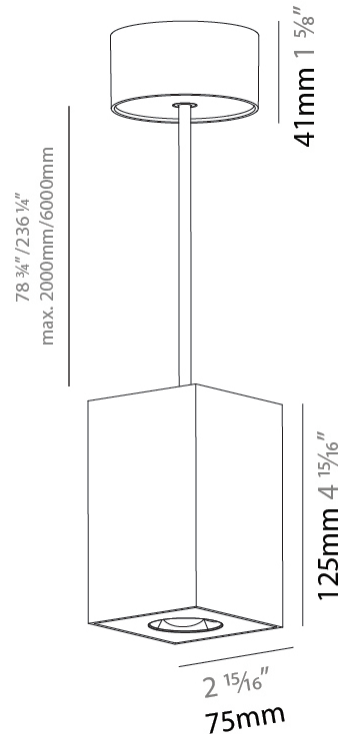

GENERAL

Series: Oiko Pro Square
Partner: Prolicht
Division: Architectural
Installation: Suspension
Product Type: Pendant
Mounting Location: Ceiling
Light Distribution: Direct

PHYSICAL

Shape: Square
Length (mm): 75
Length (in): 2 ¹⁵/₁₆
Width (mm): 75
Width (in): 2 ¹⁵/₁₆
Height (mm): 125
Height (in): 4 ⁷/₁₆
Weight (kg): 0.769

Fixture Finish: SSR / BKV / CWI / CRY / HAB / UFT / ITA / RUA / FTG / MYG / LOD / PUS / FRO / FUP / KIA / POP / BLS / SPG / MEY / GOH / CHC / COM / ABZ / JAG / OBR / MOS / ROR

Fixture Material: Metal
Cable Details: 2000mm / 6000mm Cable - Options : Transparent, Black, White, Red, Orange

ELECTRICAL

Lamp Type: LED (Zhaga Standard)
Input Wattage (W): 12.9
Dimming: Tri-Mode (Non-Dimming and Phase Dimming (120Vac only) and 0-10V Dimming)
Driver Included: No
Driver Location: Remote
Driver Type: Constant Current - Universal
Driver Class: Class 2
Input Voltage (V): 120 - 277
Constant Current (MA): 350

LED

Color Temperature (°K): 2700 / 3000 / 3500 / 4000
Max. Delivered Lumen (lm): 1218 / 1214 / 1272 / 1283
Nominal Lumen (lm): 1473 / 1468 / 1538 / 1552
CRI: >90 CRI
Lamp Life (hrs): 50000

OPTICAL

Reflector°: 34
Adjustability: Fixed

RATINGS AND CERTIFICATIONS

Certified By: Certified for North American Standards
IP rating: IP20