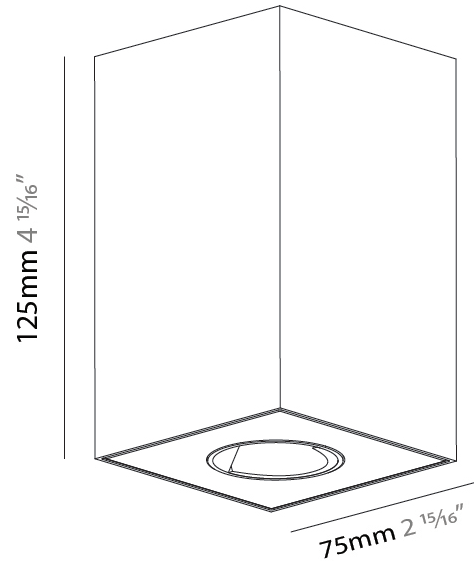

1. To build a product code in our configurator select the specify button on the base model # product page
2. To build a manual product code on this datasheet choose from the options listed below in blue font and add the suffix to the base model #

GENERAL

Series: Oiko Pro Square
Subseries: Oiko Pro Wallwash
Partner: Prolicht
Division: Architectural
Installation: Surface
Product Type: Wallwash
Mounting Location: Ceiling
Light Distribution: Downlight

PHYSICAL

Aperture Sizes - Downlights: 1"
Shape: Square
Diameter (mm): 75
Diameter (in): 2 ¹⁵/₁₆
Height (mm): 125
Height (in): 4 ¹⁵/₁₆
Weight (kg): 0.688
Fixture Finish: SSR / BKV / CWI / CRY / HAB / UFT / ITA / RUA / FTG / MYG / LOD / PUS / FRO / FUP / KIA / POP / BLS / SPG / MEY / GOH / CHC / COM / ABZ / JAG / OBR / MOS / ROR
Fixture Material: Metal

ELECTRICAL

Lamp Type: LED (Zhaga Standard)
Input Wattage (W): 12.9
Dimming: Tri-Mode (Non-Dimming and Phase Dimming (120Vac only) and 0-10V Dimming)
Driver Included: No
Driver Location: Remote
Driver Type: Constant Current - Universal
Driver Class: Class 2
Input Voltage (V): 120 - 277

LED

Number of LEDs: 1
Color Temperature (°K): 2700 / 3000 / 3500 / 4000
Max. Delivered Lumen (lm): 1244 / 1220 / 1278 / 1289
Nominal Lumen (lm): 1473 / 1468 / 1538 / 1552
CRI: >90 CRI
Lamp Life (hrs): 50000

OPTICAL

Adjustability: Fixed

RATINGS AND CERTIFICATIONS

Certified By: Certified for North American Standards
IP rating: IP20